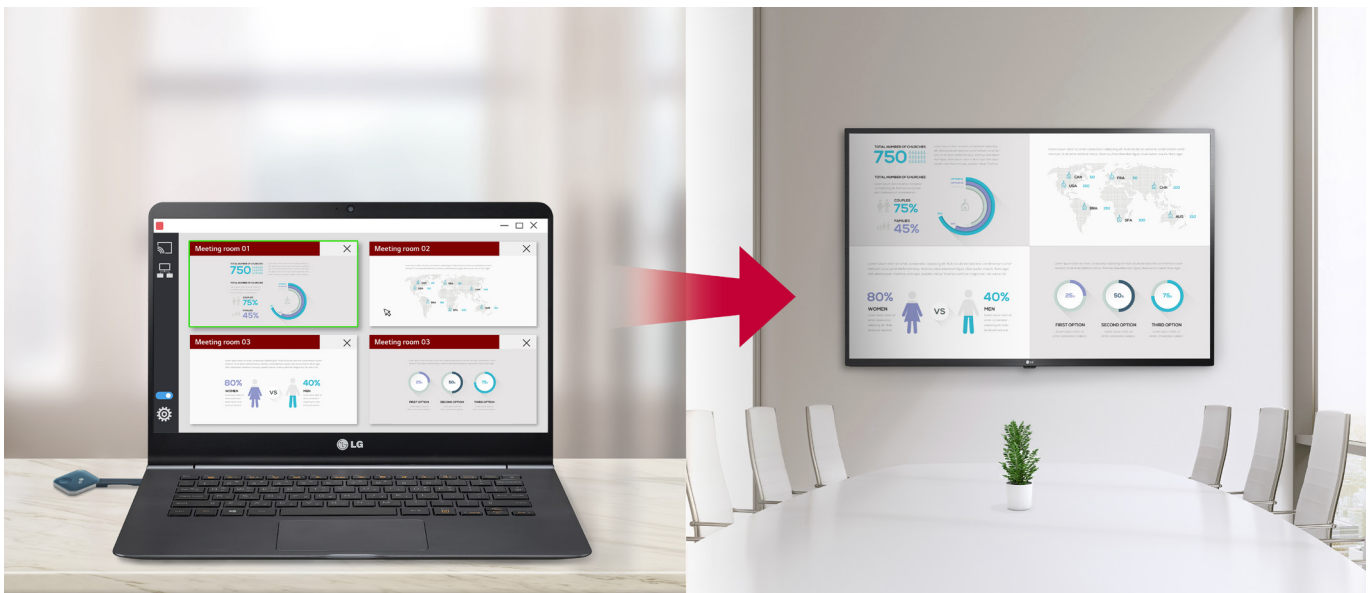

LG One:Quick | Share SC-00DA

Start Working with Simple and Easy Connecting

LG One:Quick Share is a wireless screen sharing solution for LG webOS Signage via a USB device that connects simply with a PC or Mac computer after pairing with the LG display. Up to four computers can each use a One:Quick Share USB device to connect simultaneously to the same display.*

Wireless Screen Share with One Click

Different button presses on the USB device allow multiple interaction options including sharing one screen, changing to share a different screen or showing up to 4 computer screens at once on the LG display.

* The very first use, the USB device will install a compact One:Quick Share monitoring app once connected.

VALUE ADDED FEATURES

Increased Control with webOS

Once connected, the USB device allows basic controls for the LG display (e.g., volume, picture mode, auto brightness, etc.) to be adjusted from the computer without using the remote control. Enabling Office Meeting Mode in the EZ Setting of the LG display menu allows even more control of relevant tasks like presentation settings.

PRODUCT INFORMATION

One:Quick Share (SC-00DA)

Embedded OS	Linux
Wi-Fi	IEEE 802.11 a/b/g/n/ac (Max. 30 m available)
Connectivity	USB 2.0 Type A (1)
One:Quick Share Key Features	User Switching, Split View (Max. 4 Screen), Admin mode, Signage Control, Sound (Window Only)