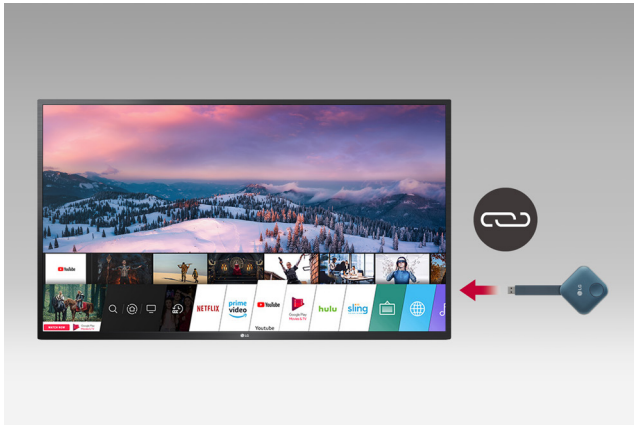

LG One:Quick | Share SC-00DA

Start Working with Simple and Easy Connecting

LG One:Quick Share is a wireless screen sharing solution for LG webOS Signage via a USB device that connects simply with a PC or Mac computer after pairing with the LG display. Up to four computers can each use a One:Quick Share USB device to connect simultaneously to the same display.*

* Compatible with LG displays having webOS Signage v4.1 or greater.

Simple & Easy Pairing

Plug and Play

Wireless Screen Sharing

Embedded Wi-Fi

EASY TO START

Easy Pairing

With SoftAP enabled, connect the USB device to the LG display having webOS Signage v4.1 or greater for auto pairing, and then remove the device. Now these two are ready to use together! Up to four One:Quick Share USB devices can be paired with one LG display at the same time.

Embedded Wi-Fi

By enabling the SoftAP function in LG display menu settings, the USB device can easily be auto-paired with the screen.

SIMPLE TO USE

Plug and Play

After pairing with the LG display, simply plug the USB device into your PC or Mac computer.* It's that easy to share your screen!

PRODUCT INFORMATION

One:Quick Share (SC-00DA)

Embedded OS	Linux
Wi-Fi	IEEE 802.11 a/b/g/n/ac (Max. 30 m available)
Connectivity	USB 2.0 Type A (1)
One:Quick Share Key Features	User Switching, Split View (Max. 4 Screen), Admin mode, Signage Control, Sound (Window Only)